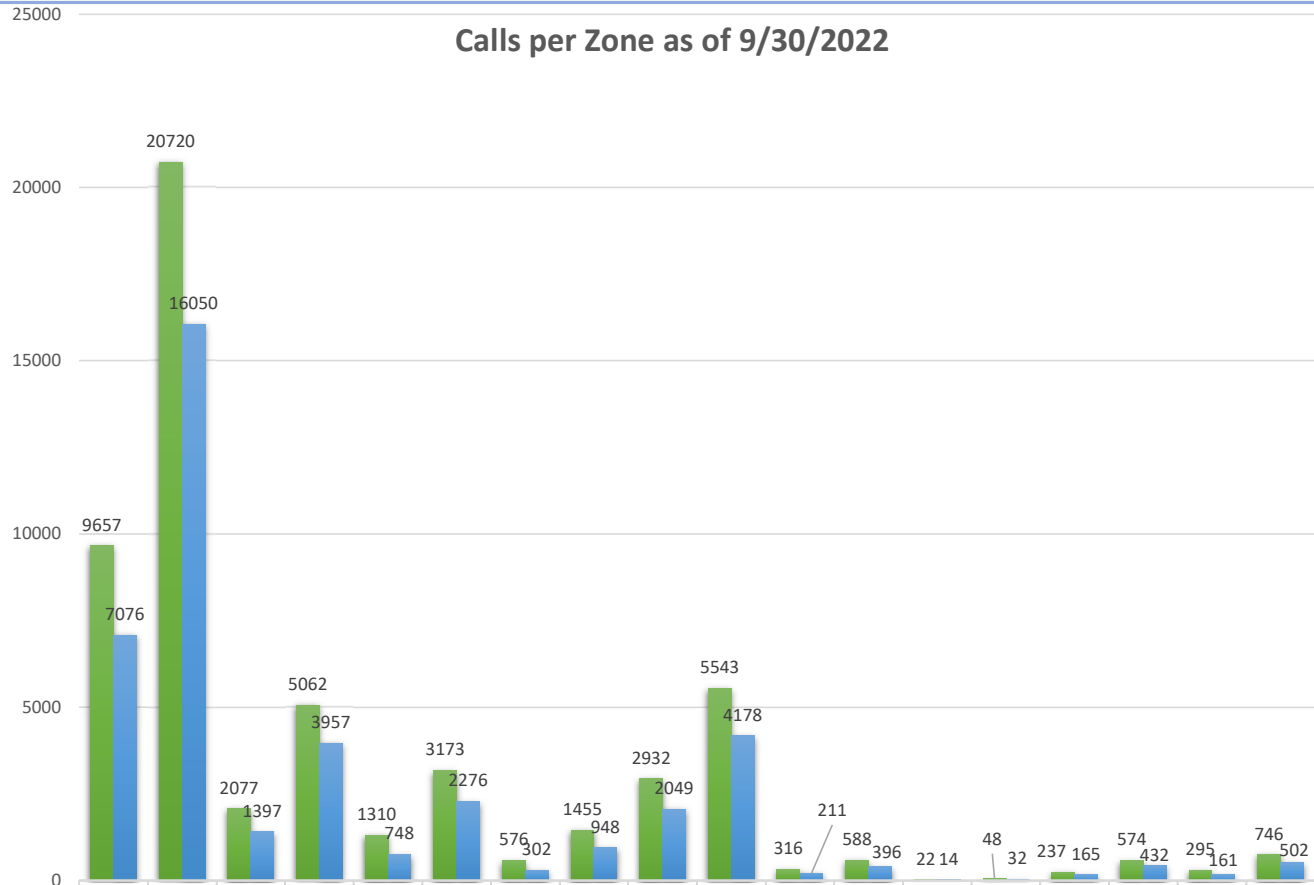

Calls per Zone as of 9/30/2022

■ Sum of Calls For Service	9657	20720	2077	5062	1310	3173	576	1455	2932	5543	316	588	22	48	237	574	295	746
■ Sum of Calls Resulting in Transport	7076	16050	1397	3957	748	2276	302	948	2049	4178	211	396	14	32	165	432	161	502