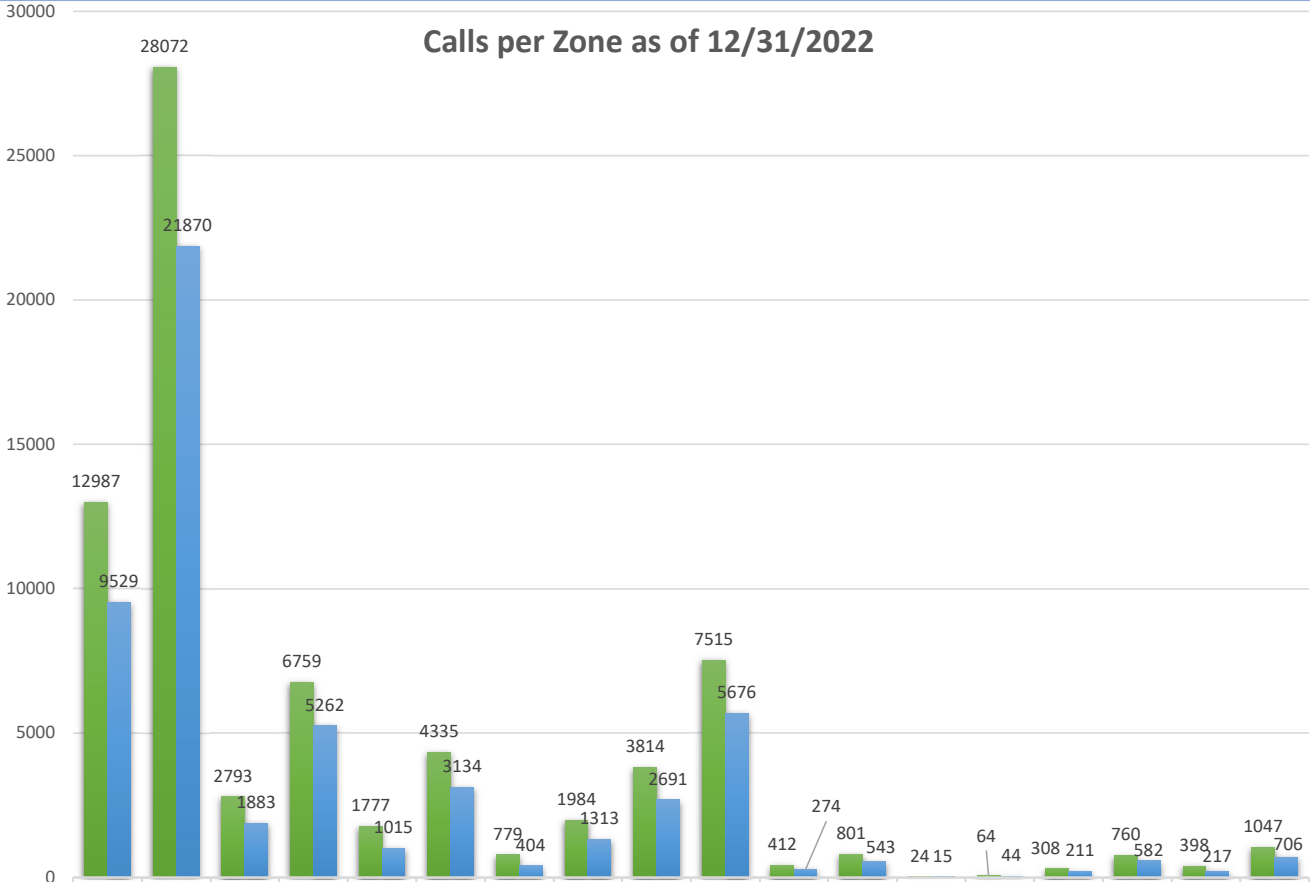

Calls per Zone as of 12/31/2022

	Code 2	Code 3	Code 2	Code 3	Code 2	Code 3	Code 2	Code 3	Code 2	Code 3	Code 2	Code 3	Code 2	Code 3	Code 2	Code 3		
Sum of Calls For Service	12987	28072	2793	6759	1777	4335	779	1984	3814	7515	412	801	24	64	308	760	398	1047
Sum of Calls Resulting in Transport	9529	21870	1883	5262	1015	3134	404	1313	2691	5676	274	543	15	44	211	582	217	706